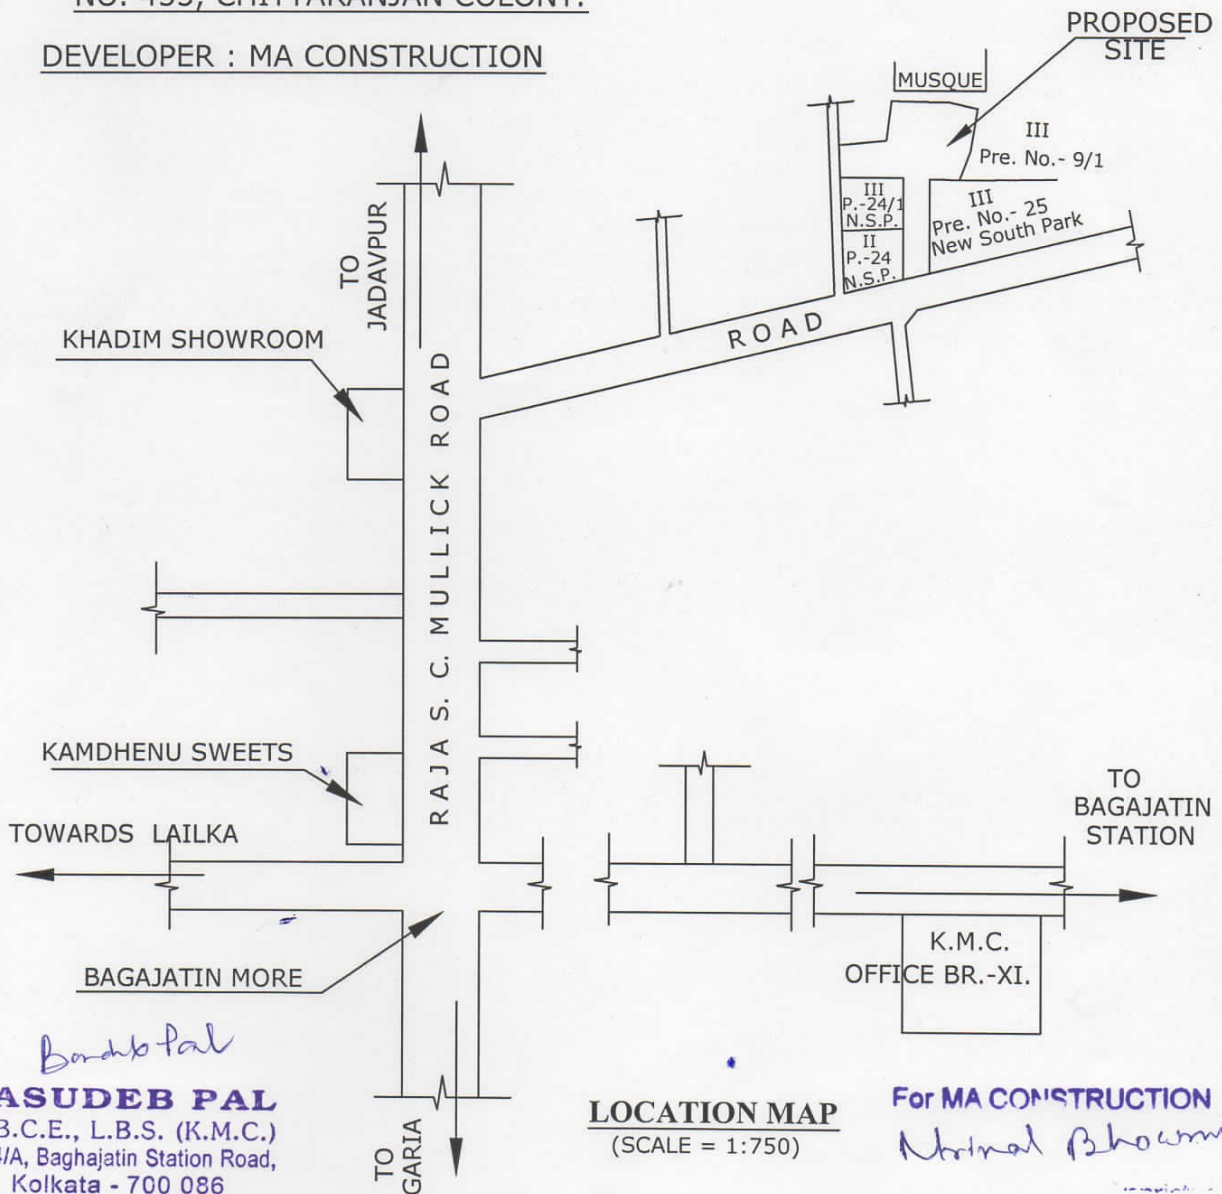

MA CONSTRUCTION

Constructor & Developer

4/6, Chittaranjan Colony, Jadavpur, Kolkata - 700 032

Mobile : 98303 53189, 96740 90278

E-mail : mrinalbhowmick@yahoo.com

Ref. No.....

Date.....

LOCATION DETAILS OF THE PROJECT OF LAND DEDICATED FOR THE PROJECT DEVELOPMENT ALONGWITH ITS BOUNDARIES INCLUDING THE LATITUDE & LONGITUDE OF END-POINTS OF THE PROJECT SITUATED AT KMC. PREMISES NO. 455, CHITTARANJAN COLONY.

DEVELOPER : MA CONSTRUCTION

Basudeb Pal
BASUDEB PAL
B.C.E., L.B.S. (K.M.C.)
E,14/A, Baghajatin Station Road,
Kolkata - 700 086
License No : L.B.S.- 1/623

LOCATION MAP
(SCALE = 1:750)

For MA CONSTRUCTION
Mrinal Bhowmick

LATITUDE : 22°29' 7" N
LONGITUDE : 88°22' 36" E